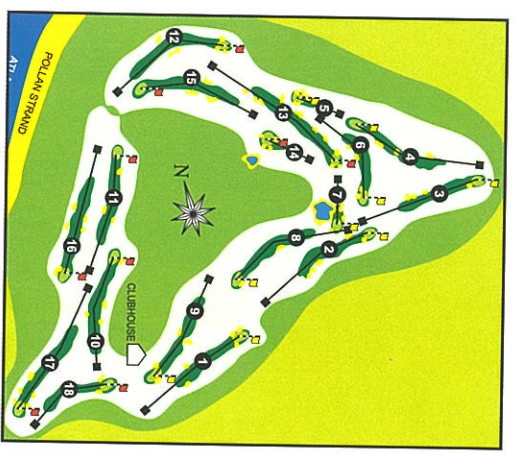

Ballyliffin Golf Club
Ballyliffin, Inishowen,
Co. Donegal, Ireland.
Tel.: 074 9376119

www.ballyliffingolfclub.com